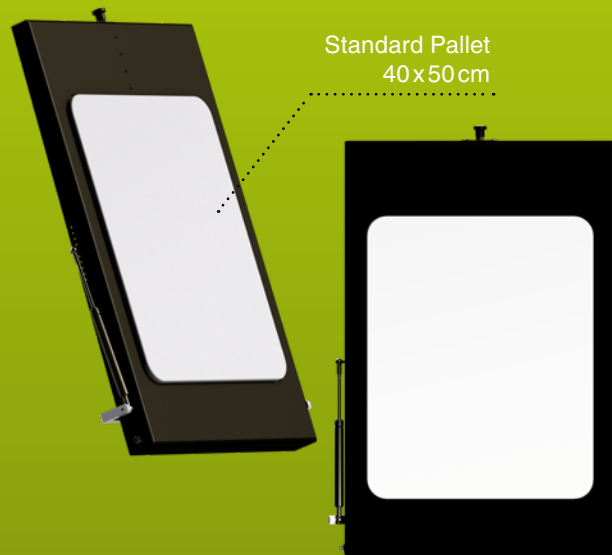

aeoon Pallet Program

Pallets Standard

Model	Item Number	Size in cm	Size in inches	Compact	Kyo 2 axis	Kyo 3 axis
Pallet STD 20.20	7-10001-000	20x20 cm	7,9x7,9in	+	+	+
Pallet STD 20.30	7-10002-000	20x30 cm	7,9x11,8in	+	+	+
Pallet STD 25.25	7-10003-000	25x25 cm	9,8x9,8in	+	+	+
Pallet STD 25.29	7-10004-000	25x29 cm	9,8x11,4in	+	+	+
Pallet STD 25.35	7-10005-000	25x35 cm	9,8x13,8in	+	+	+
Pallet STD 27.30	7-10006-000	27x30 cm	10,6x11,8in	+	+	+
Pallet STD 27.32	7-10007-000	27x32 cm	10,6x12,6in	+	+	+
Pallet STD 29.35	7-10008-000	29x35 cm	11,4x13,8in	+	+	+
Pallet STD 30.30	7-10009-000	30x30 cm	11,8x11,8in	+	+	+
Pallet STD 30.40	7-10010-000	30x40 cm	11,8x15,8in	+	+	+
Pallet STD 30.60	7-10011-000	30x60 cm	11,8x23,6in	+	+	+
Pallet STD 30.70	7-10012-000	30x70 cm	11,8x27,6in	-	+	+
Pallet STD 35.55	7-10013-000	35x55 cm	13,8x21,7in	+	+	+
Pallet STD 40.50	7-10014-000	40x50 cm	15,8x19,7in	+	+	+
Pallet STD 40.60	7-10015-000	40x60 cm	15,8x23,6in	+	+	+
Pallet STD 40.62	7-10016-000	40x62 cm	15,8x24,4in	-	+	+

Please note:

The 40x50cm pallet is the main pallet. It is the only pallet that can be used for the integrated heat press of the PLUS series and Kyo Link and the screen printing feature of the Hybrid if the features are to be used.

We are happy to help you!
sales@aeoon.com